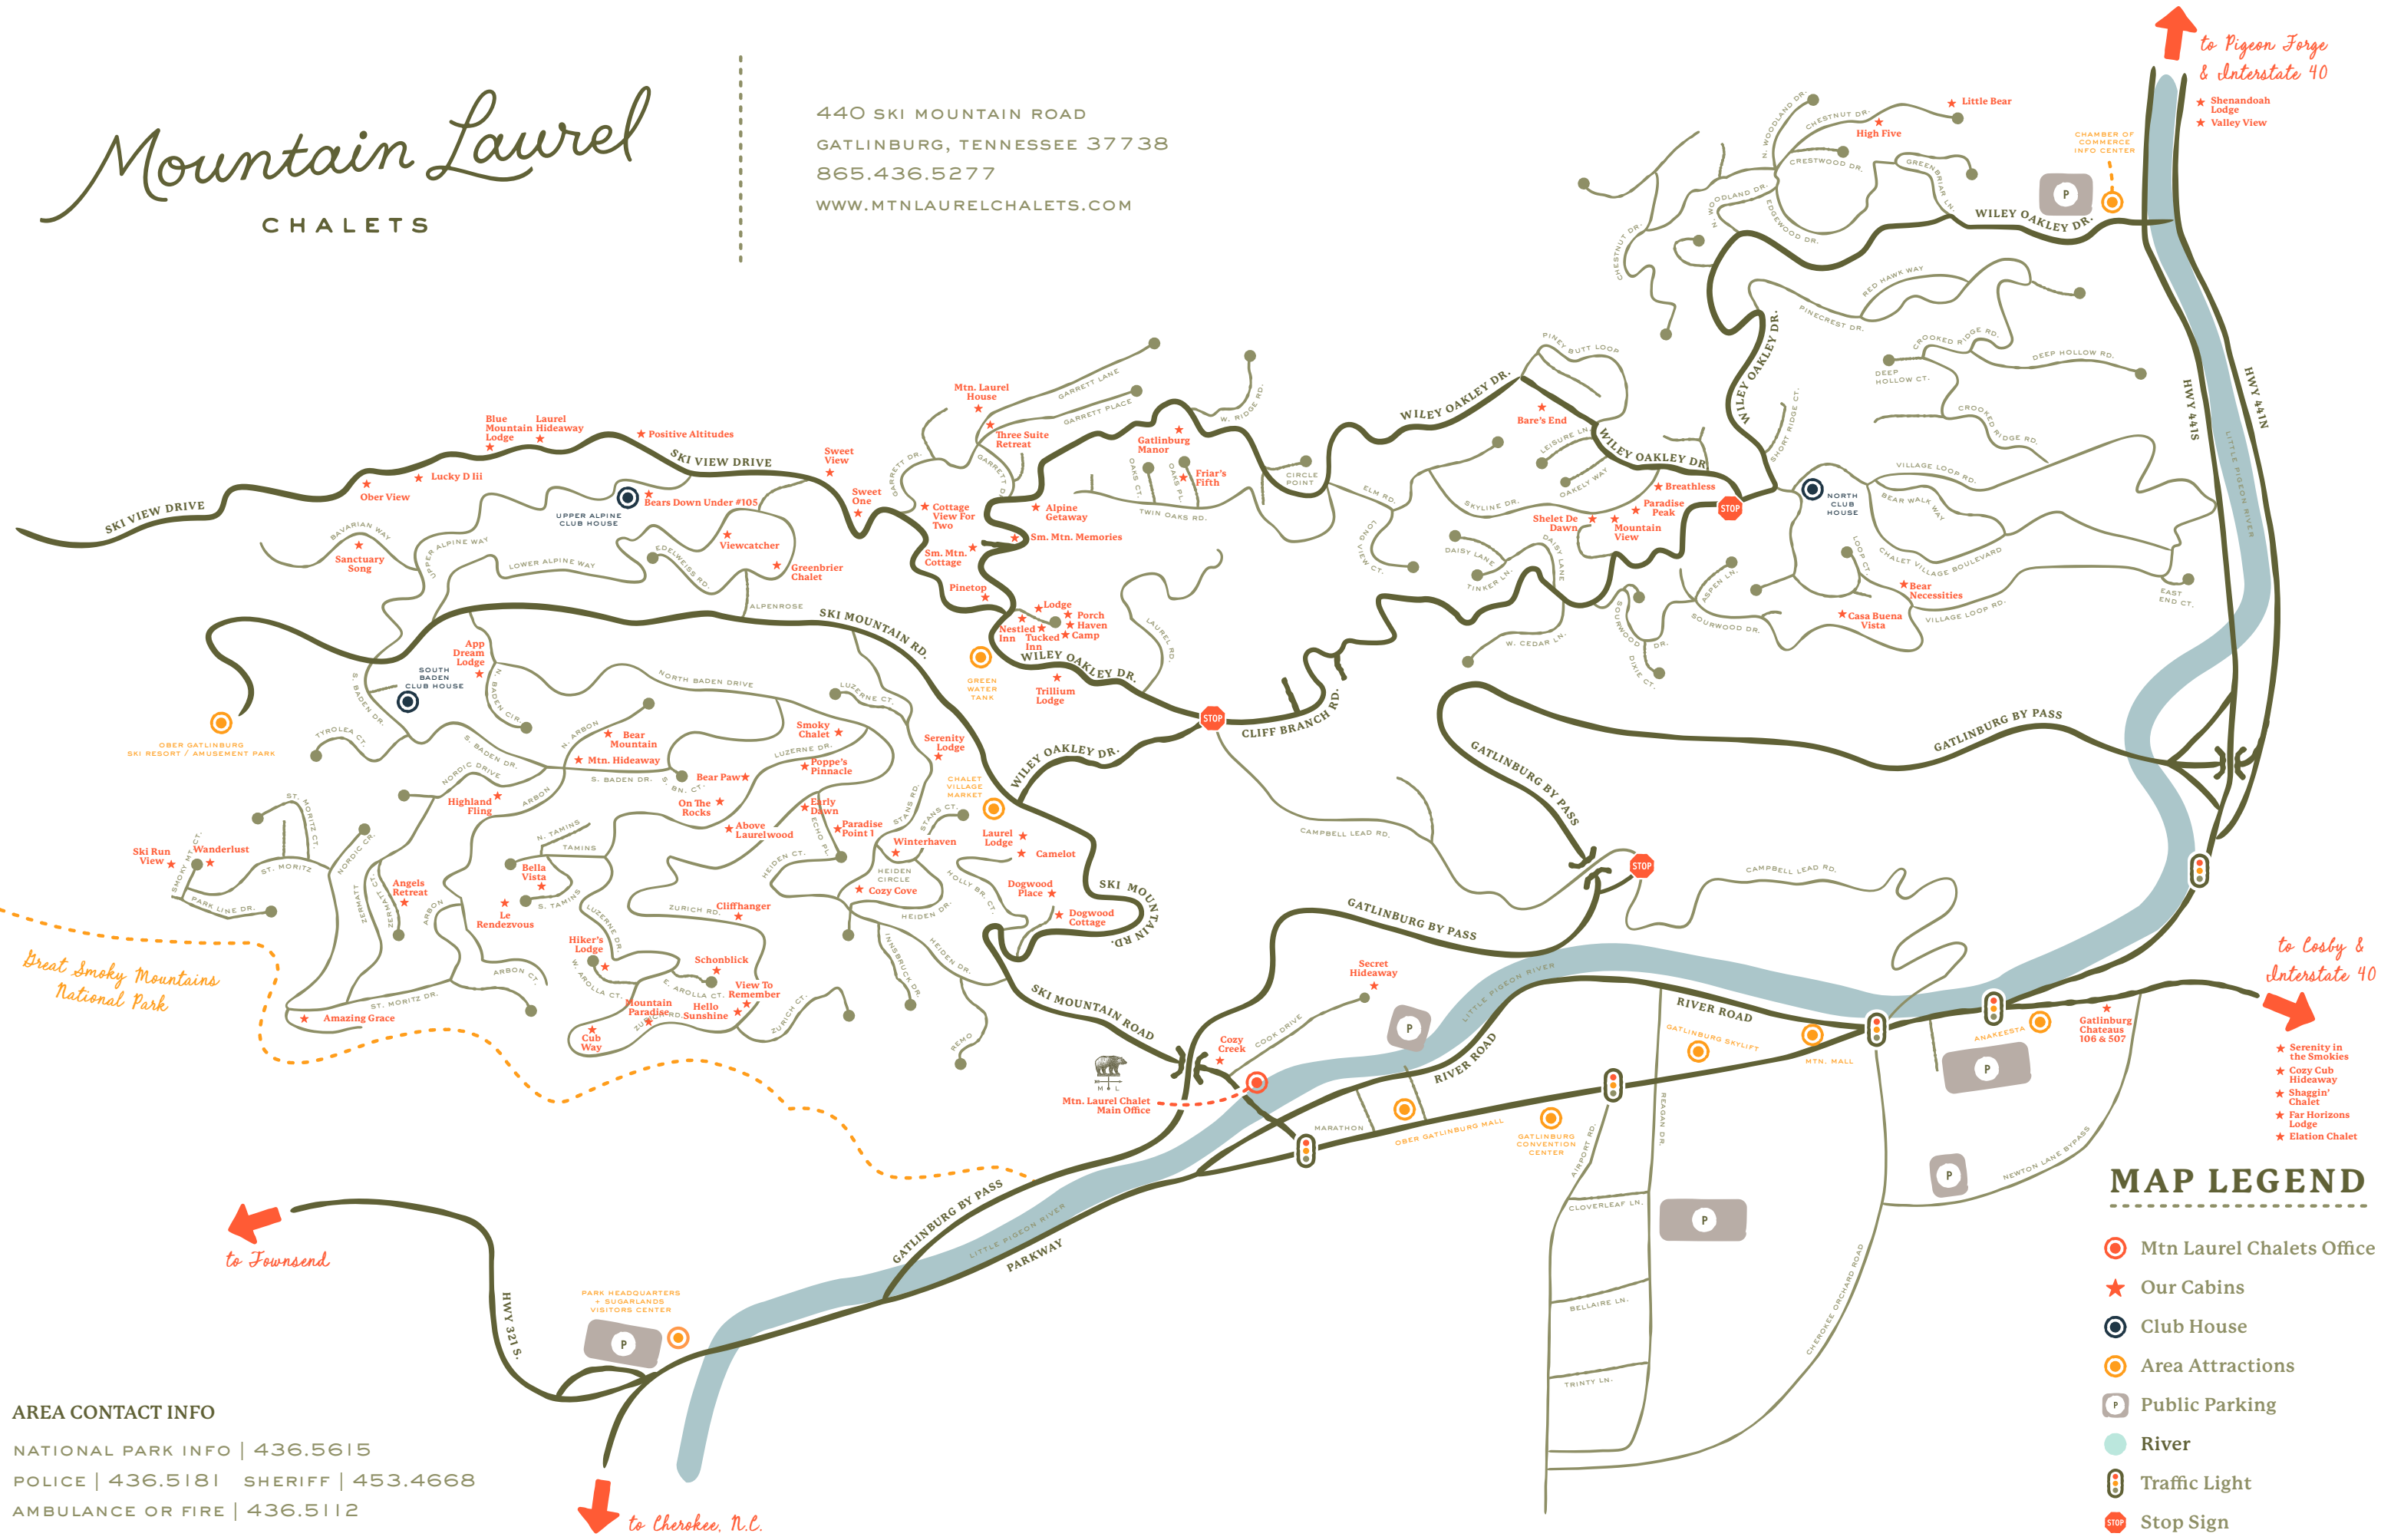

Mountain Laurel

CHALETs

440 SKI MOUNTAIN ROAD
 GATLINBURG, TENNESSEE 37738
 865.436.5277
 WWW.MTNLAURELCHALETs.COM

AREA CONTACT INFO

NATIONAL PARK INFO | 436.5615
 POLICE | 436.5181 SHERIFF | 453.4668
 AMBULANCE OR FIRE | 436.5112

MAP LEGEND

- Mtn Laurel Chalets Office
- Our Cabins
- Club House
- Area Attractions
- Public Parking
- River
- Traffic Light
- Stop Sign

Great Smoky Mountains National Park

to Townsend

to Cherokee, N.C.

to Pigeon Forge & Interstate 40

to Cosby & Interstate 40

- Shenandoah Lodge
- Valley View

- Serenity in the Smokies
- Cozy Cub Hideaway
- Shaggin' Chalet
- Far Horizons Lodge
- Elation Chalet